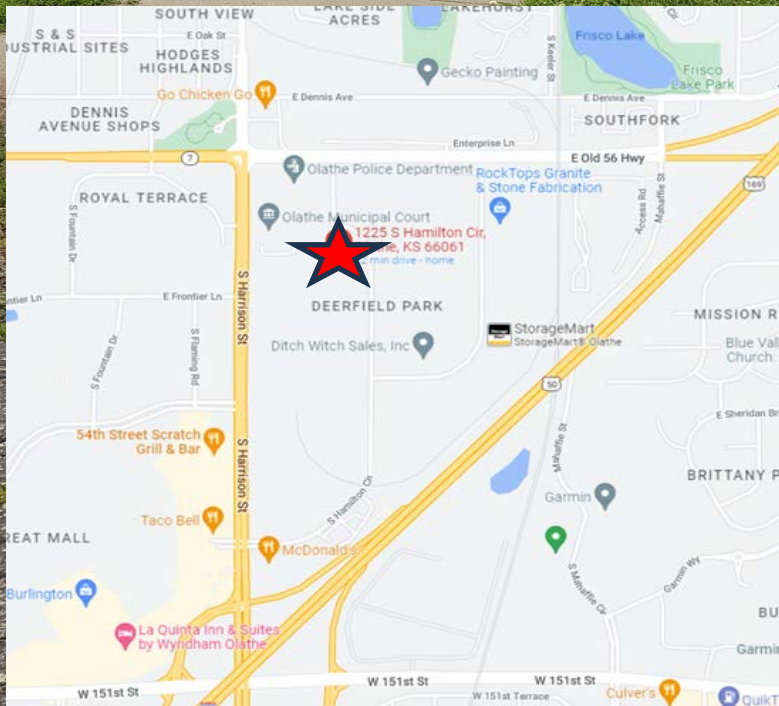

Learn how to:

- Help in Disasters
- Talk Around the world
- Play Radio Sports
- Make New Friends on the air

More than 2000 people
ages 7 to 87 have passed!!

We'll give you the world